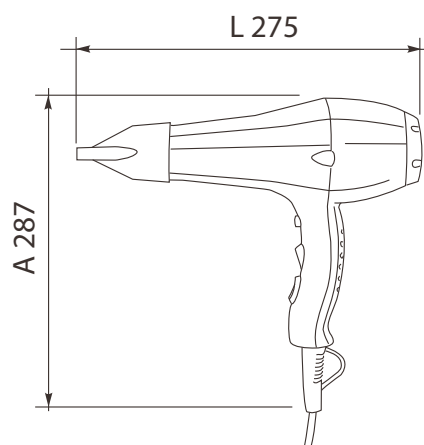

Article

Description

FIT PHON BLACK 1000 W

Professional hair dryer for hotels in black ABS
2 speed settings + 2 temperature (separate)
max.1000 W

FIT PHON WHITE 1000 W

Professional hair dryer for hotels in white ABS
2 speed settings + 2 temperature (separate)
max.1000 W