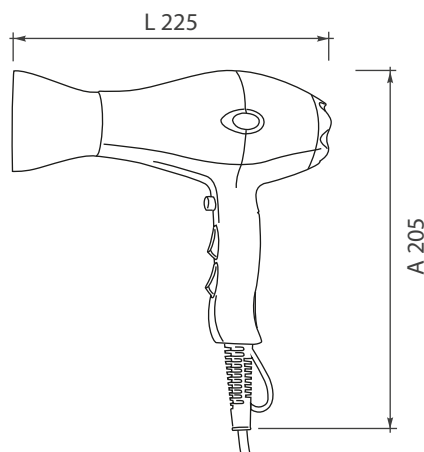

ABS holder (option)

Spiral cable 0,5 mt.
with linear cable 1,00 mt.

Cover	ABS
Operating	ON-OFF button
Tension	220-240 V
Frequency	50-60 Hz
Electrical insulation	Class II
Rated power	max 1800 W
Air flow volume	max 30 L/s
Weight	0,800 Kg
Measure (H x W x D)	205 x 225 x 91 mm
Pcs per box	Single
Packaged dimensions (H x W x D)	26 x 25 x 12 cm 12
Master carton	pcs
Measure master carton H x W x D	37 x 55,5 x 46,5 cm

Other features:

- 3 heat, 2 speed (separate settings)
- **Istant cool air button**
- Thermostat on the heating element
- Spiral cable 0,5 mt. with linear cable 1,00 mt.
- Combined with a universal plastic holder
- Removable filter

Article

Description

PRO PHON

Professional hair dryer in black ABS
separate speed settings (2) / temperature (3)
max 1800 W